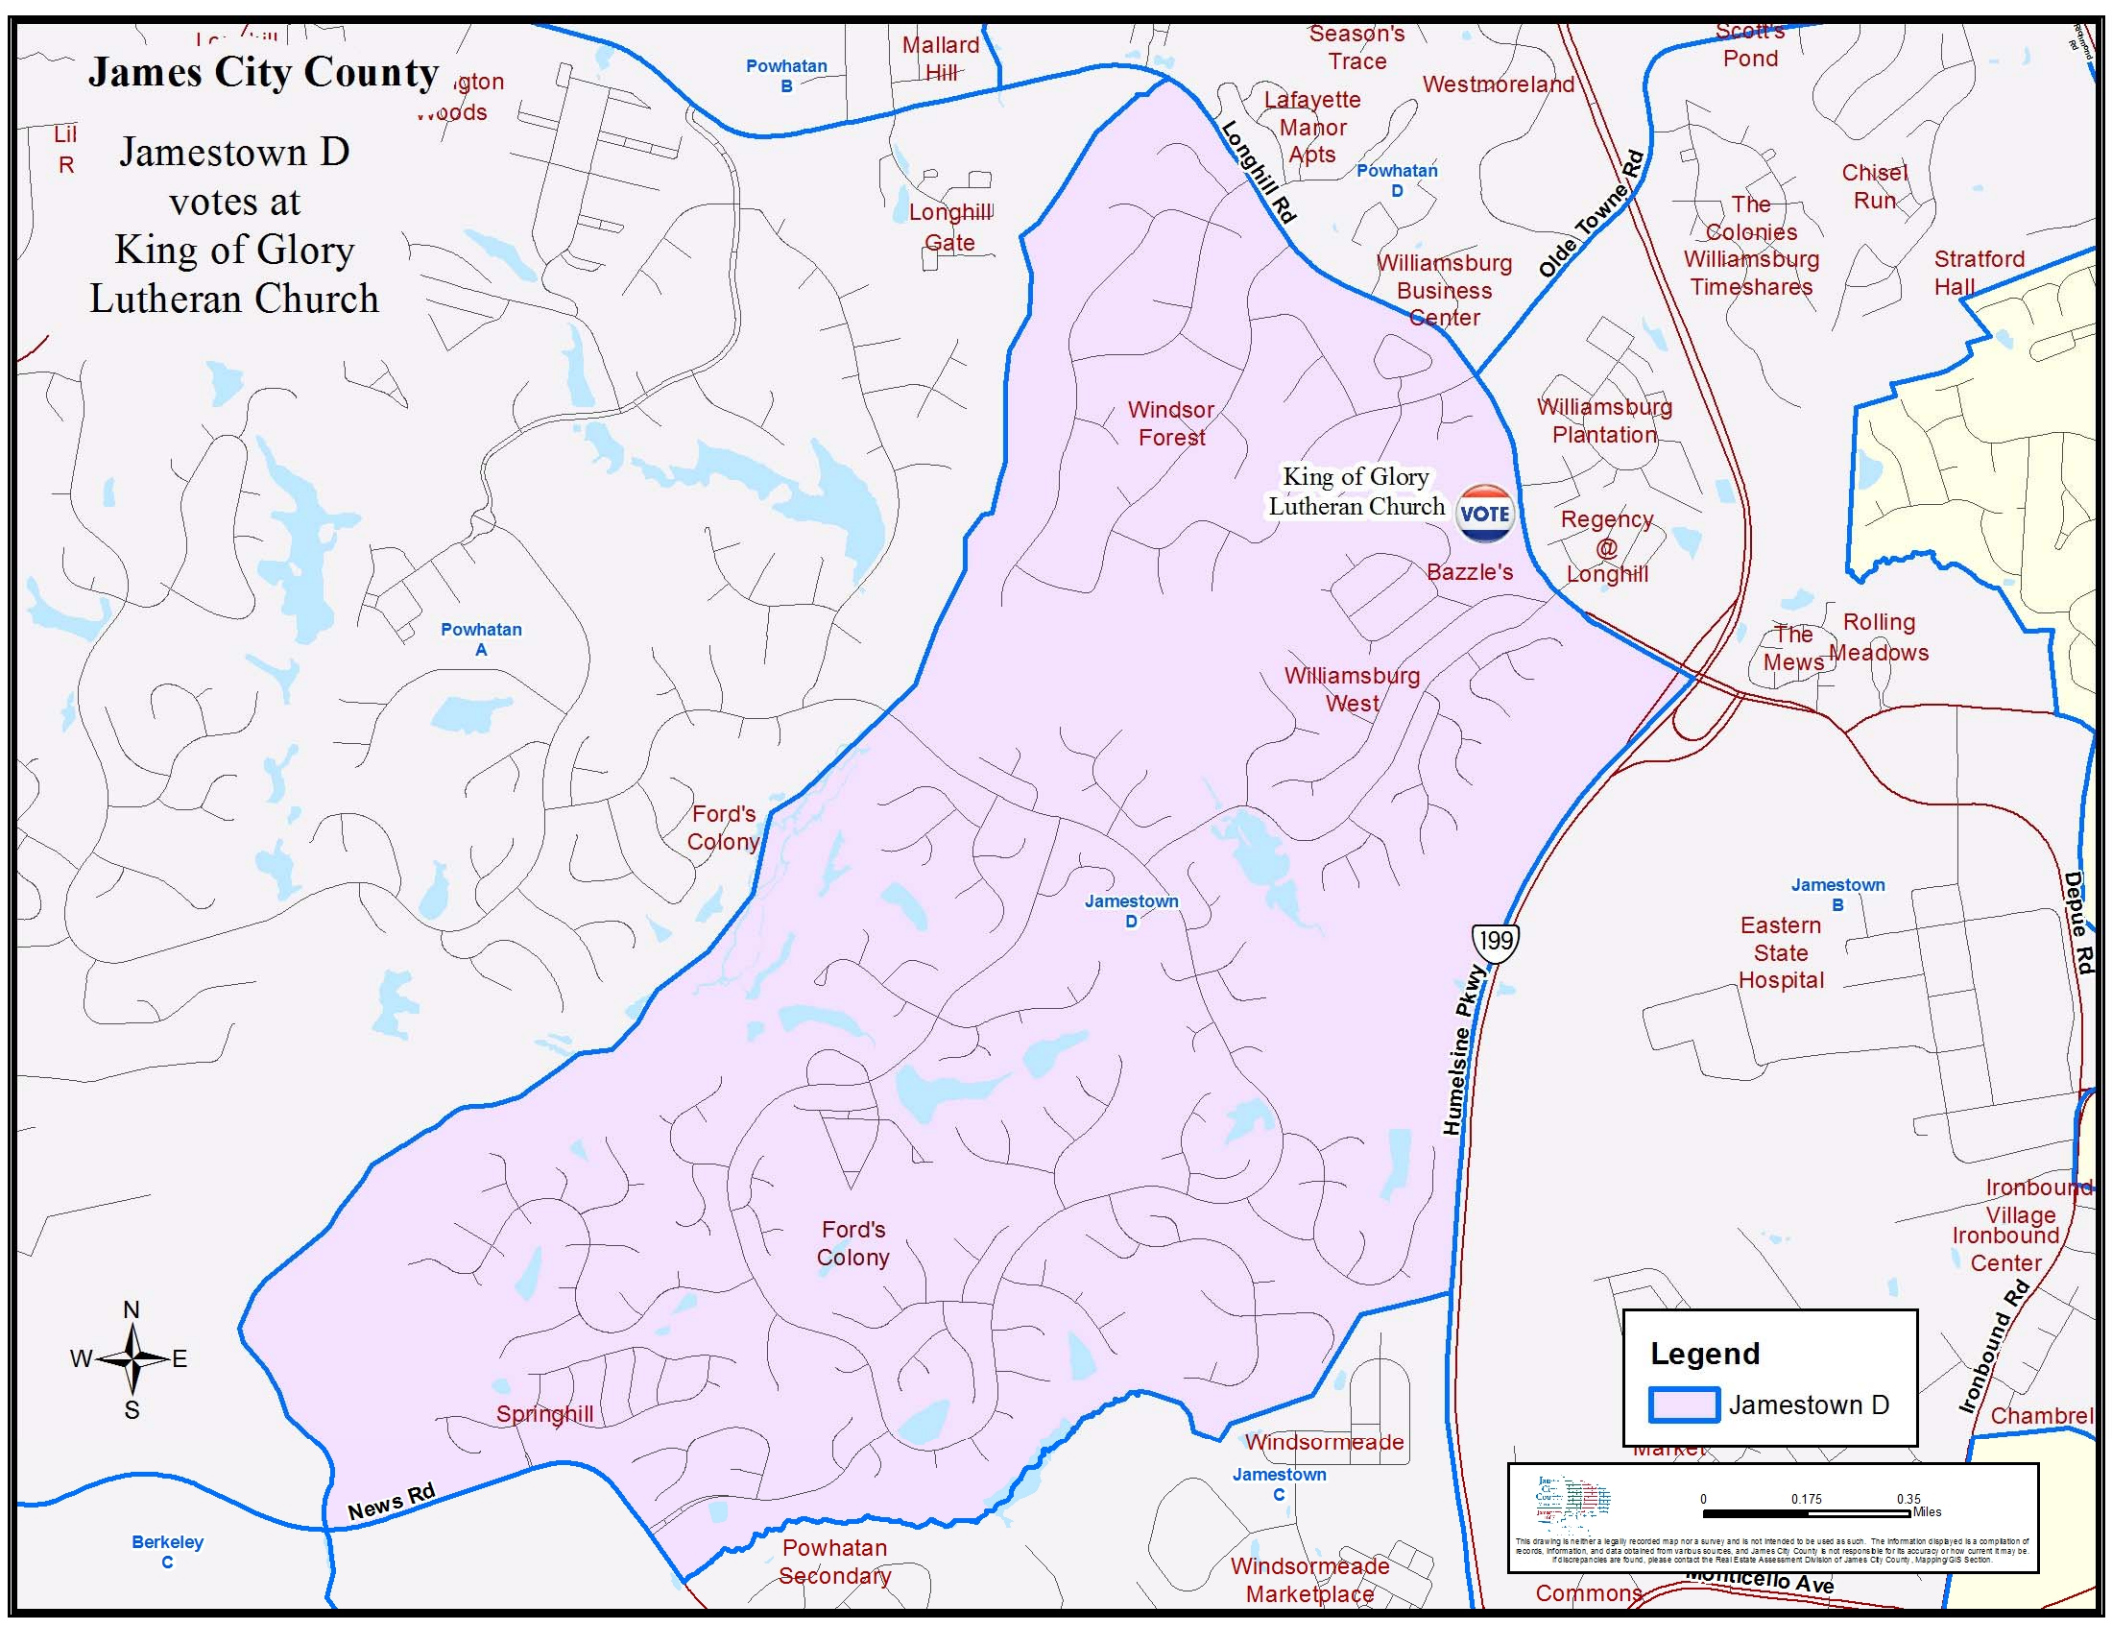

James City County

Jamestown D
votes at
King of Glory
Lutheran Church

Legend

 Jamestown D

0 0.175 0.35 Miles

This drawing is neither a legally recorded map nor a survey and is not intended to be used as such. The information displayed is a compilation of records, information, and data obtained from various sources, and James City County is not responsible for its accuracy or for any current or future discrepancies that may be found. Please contact the Real Estate Assessment Division of James City County, Mapping/GIS Section.