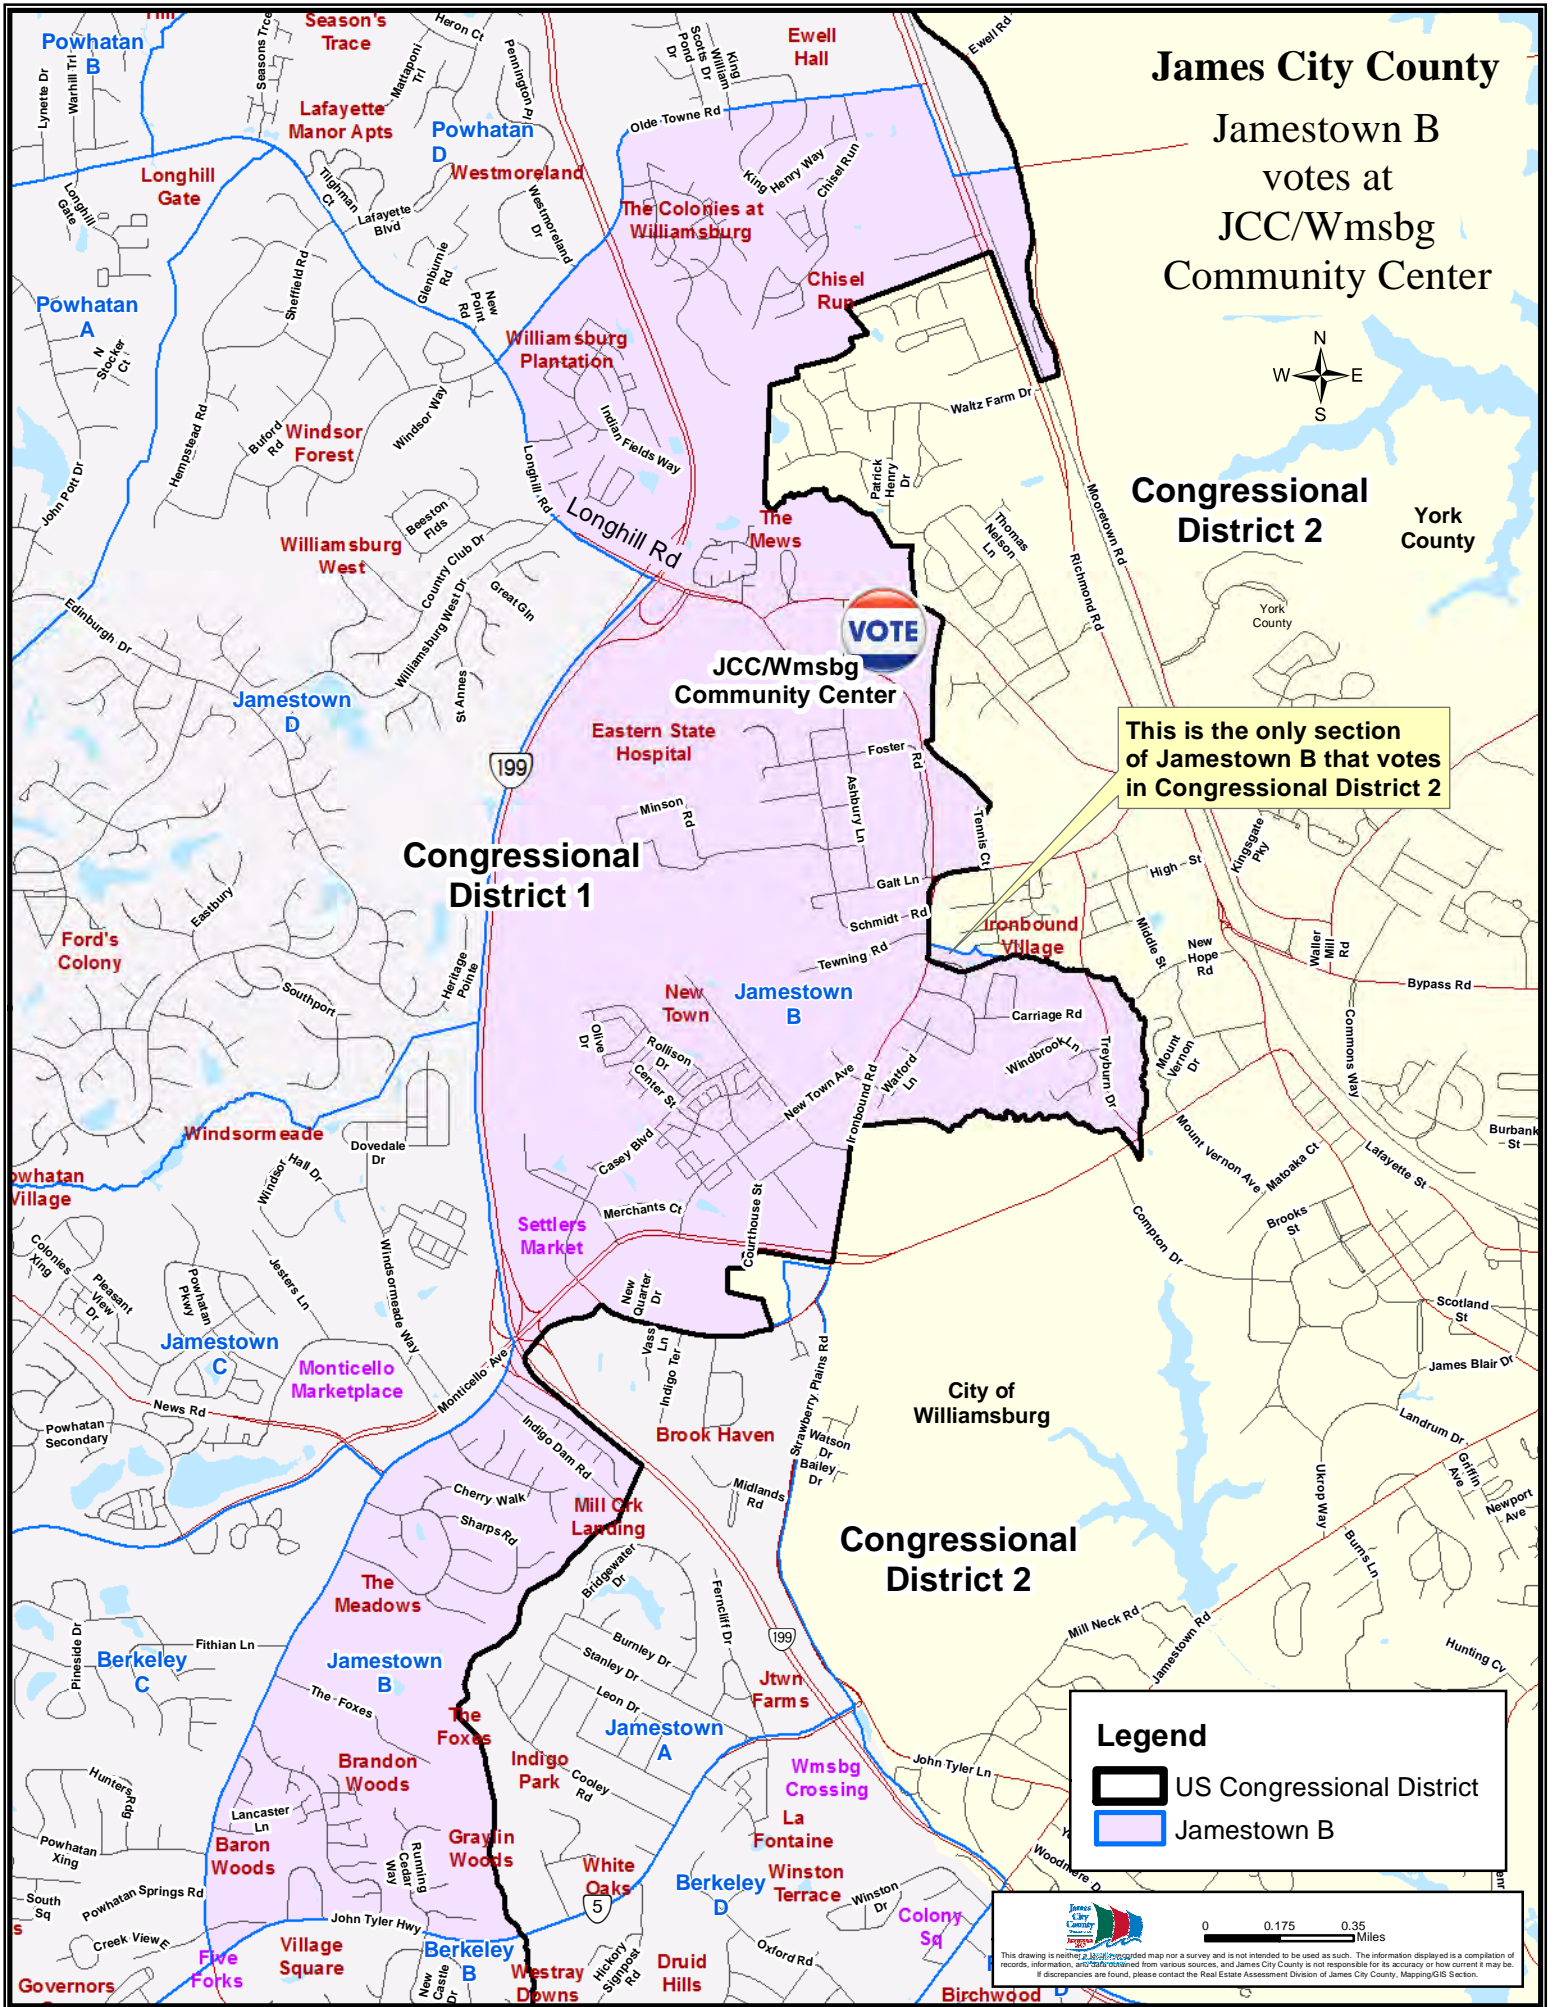

# James City County

Jamestown B  
votes at  
JCC/Wmsbg  
Community Center

Congressional  
District 2

This is the only section  
of Jamestown B that  
votes in Congressional  
District 2

Congressional  
District 1

JCC/Wmsbg  
Community Center

Congressional  
District 2

### Legend

-  US Congressional District
-  Jamestown B

0 0.175 0.35 Miles

This drawing is neither a registered map nor a survey and is not intended to be used as such. The information displayed is a compilation of records, information, and data obtained from various sources, and James City County is not responsible for its accuracy or how current it may be. If discrepancies are found, please contact the Real Estate Assessment Division of James City County, Mapping/GIS Section.