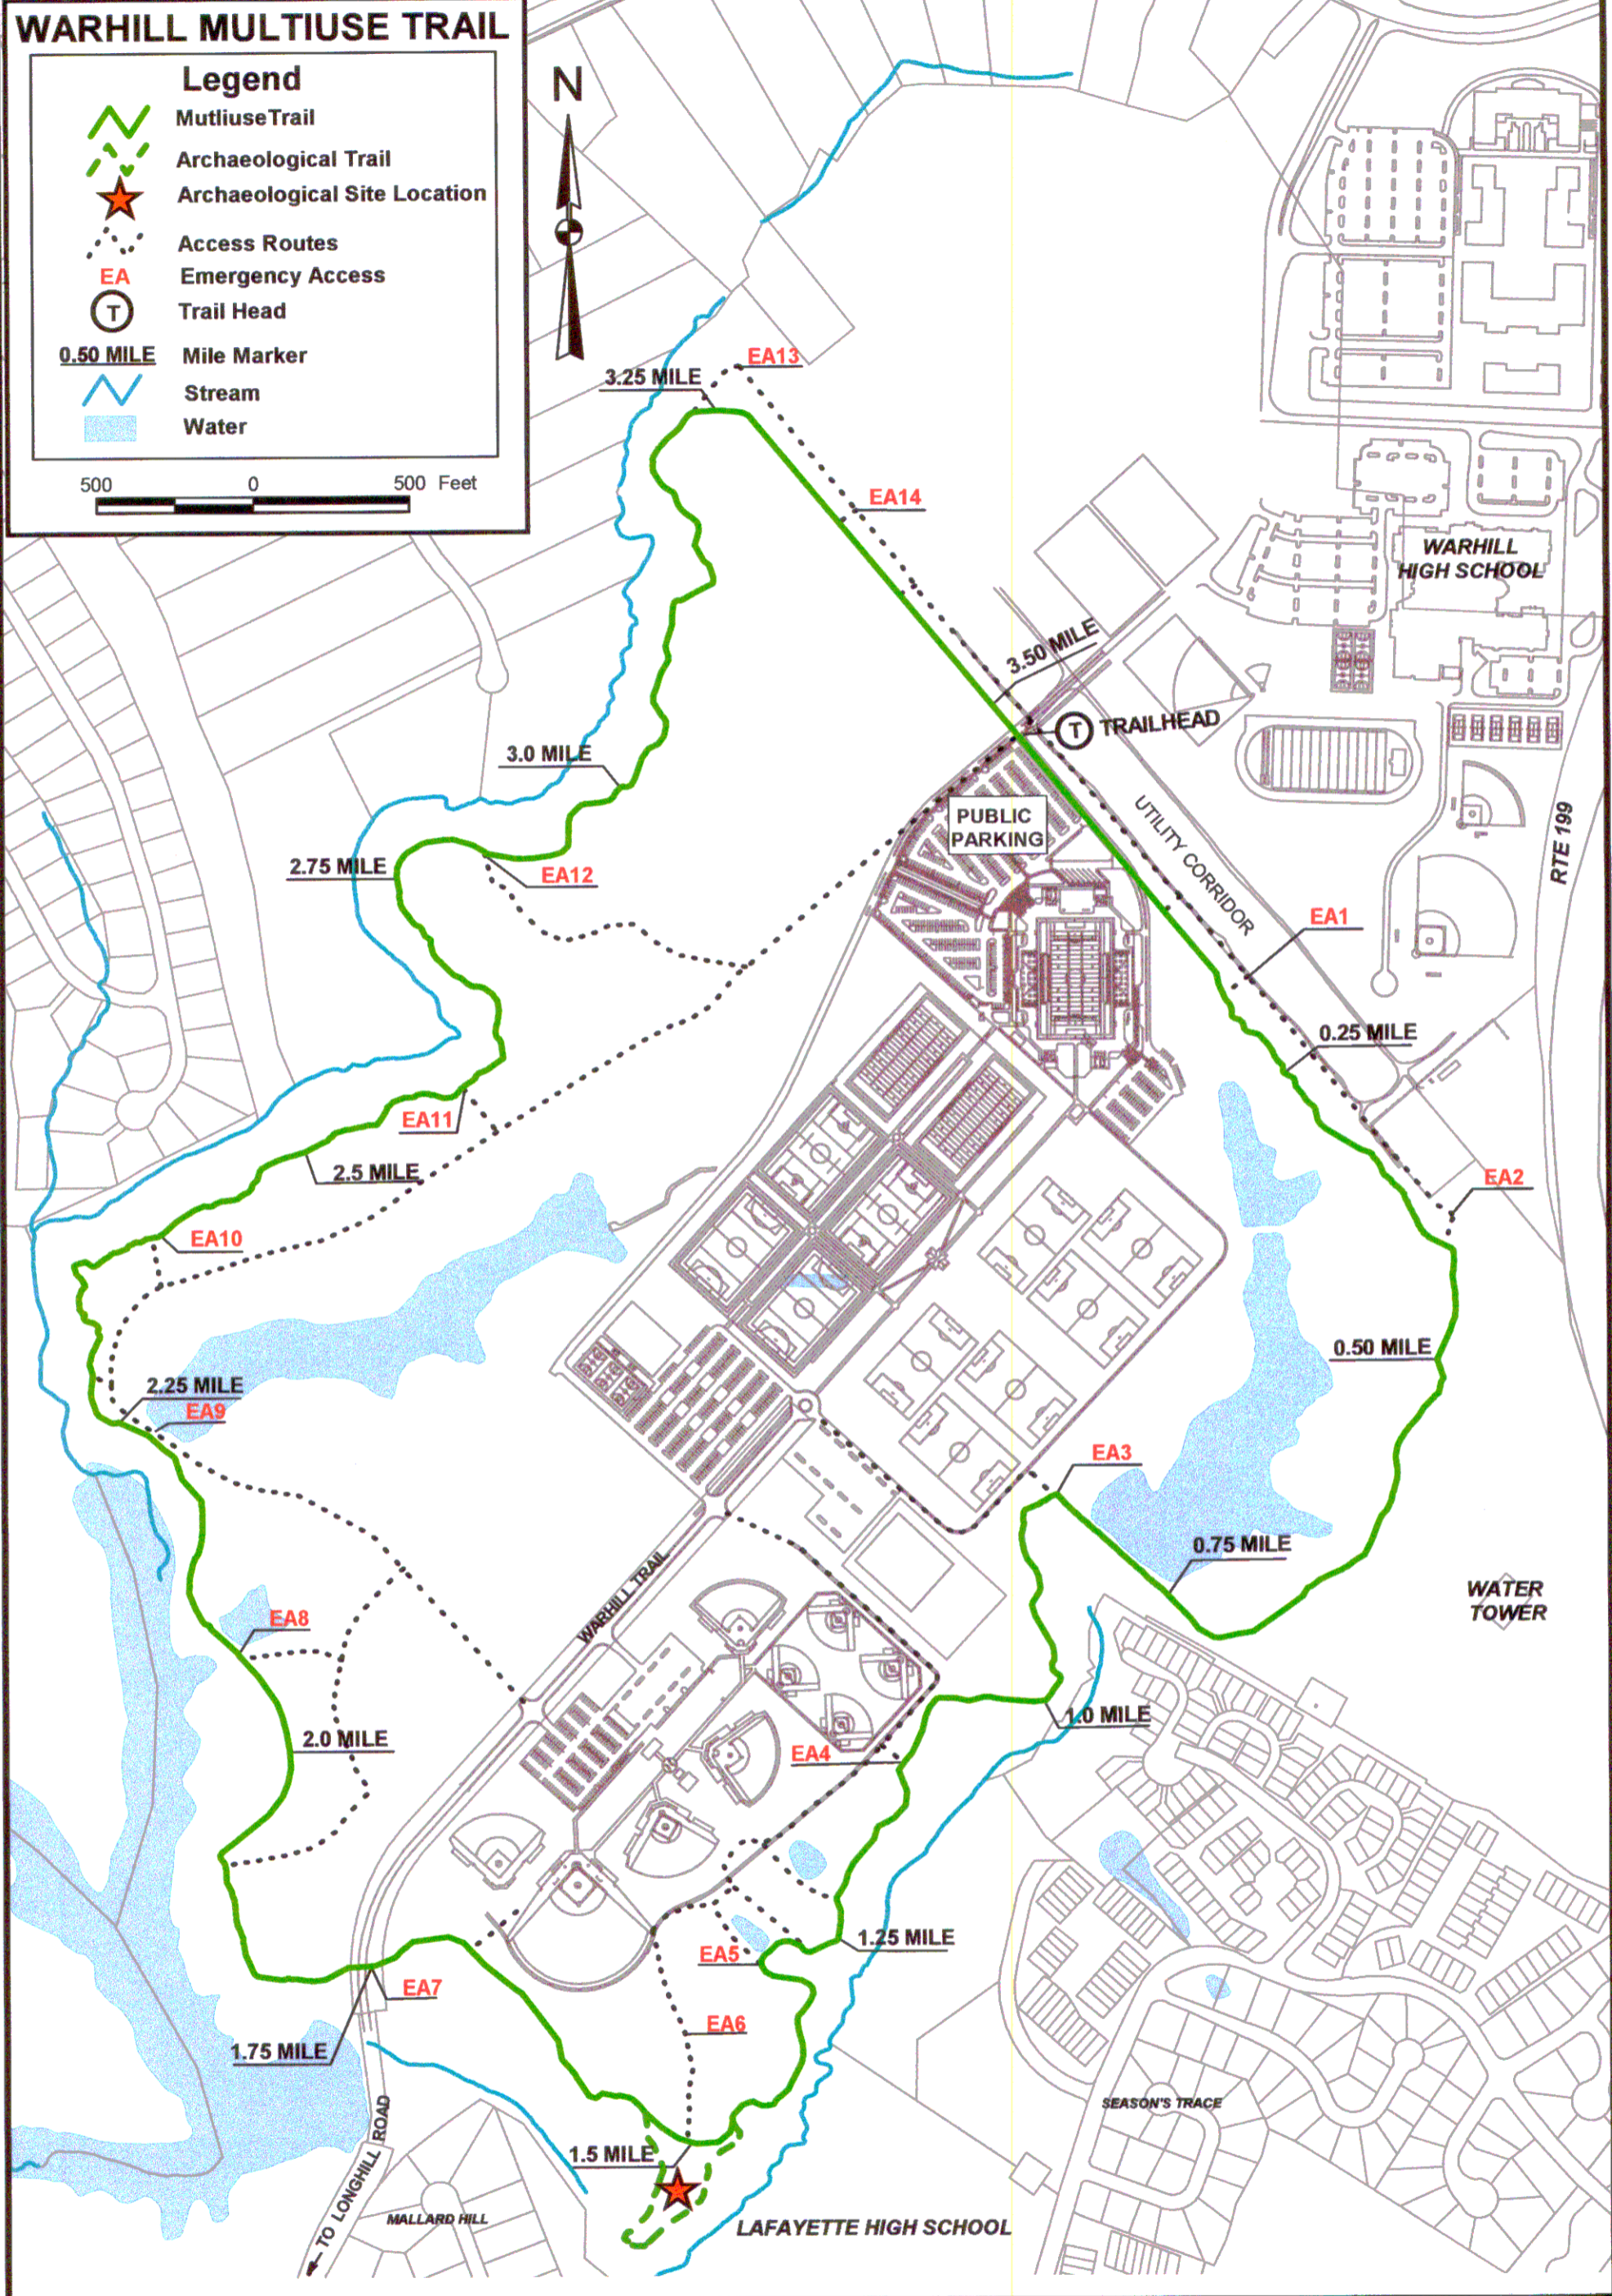

# WARHILL MULTIUSE TRAIL

**Legend**

- Multiuse Trail
- Archaeological Trail
- Archaeological Site Location
- Access Routes
- Emergency Access
- Trail Head
- Mile Marker
- Stream
- Water

**Warhill Multiuse Trail**  
 Warhill Sports Complex  
 5700 Warhill Trail  
 Williamsburg, VA 23188

**JAMES CITY COUNTY**  
**DIV. OF PARKS AND RECREATION**  
 5300 PALMER LANE  
 WILLIAMSBURG, VIRGINIA 23188